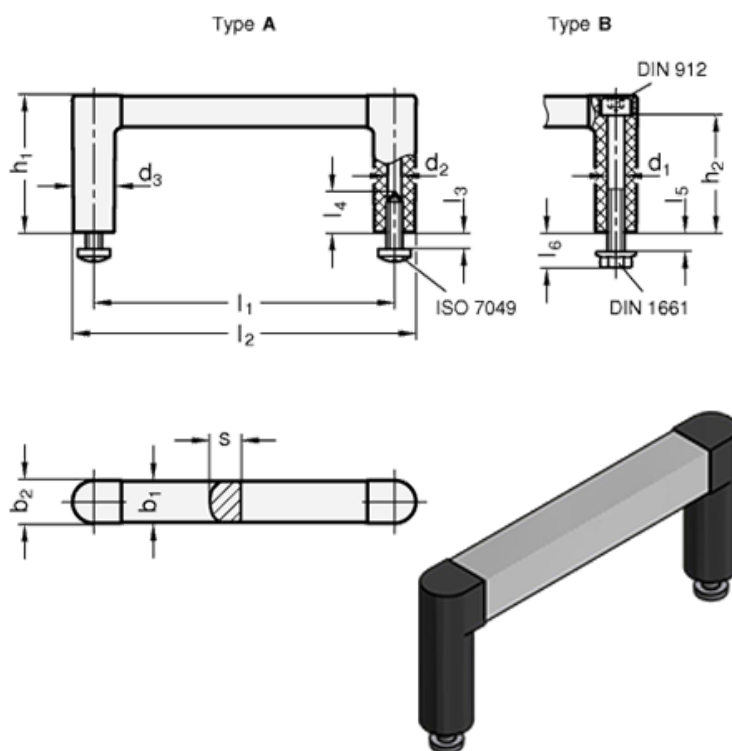

Data Sheet

Article number: 204231255BELG

Description: E+G Handle GN 423-12-55-B-ELG
- ELG natural / grey, matte finish

Measures

b1 = 12	l2	= 67.5
b2 = 12.5	l3 Max.	= 5
d1 = M5	l4 Min.	= -
d2 = -	l5 Max.	= 5
d3 = 12.5	l6	= 10.5
h1 = 40	s	= 9
h2 = 34.5	Weight (g)	= 37
l1 = 55		